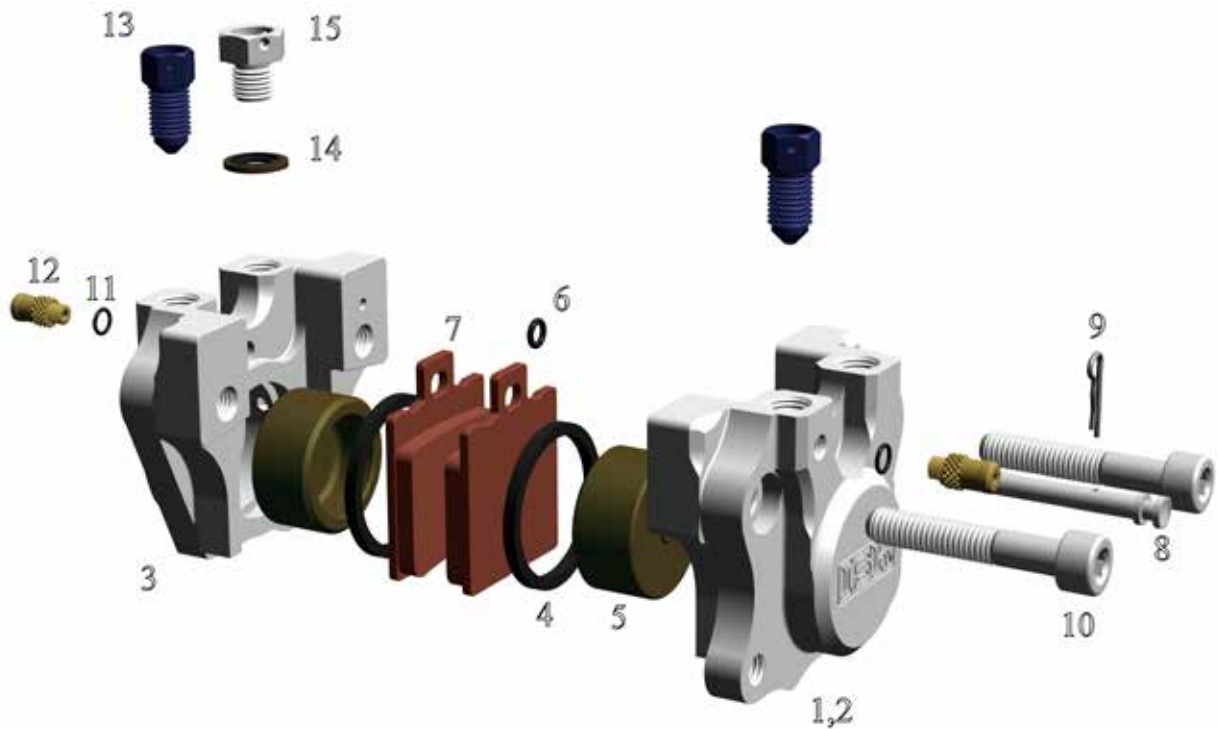

Pos No.	Part Number	Description	Qty
1	21-137-00	Lever part one	1
2	21-138-00	Bolt	1
3	93-0212-00	Split pin	1
4	21-139-00	Lever part two	1
5	21-140-00	Nut M7 x 1	1
6	21-141-00	Adjust screw	1
7	21-140-01	Nut M7 x 1 LH	1
8	98-03003-03010	Spring	1
9	93-01-00475	Ball Ø 4.75 mm	1

Locktite 222 — 4

Pos No.	Part Number	Description	Qty
1	22-023-01	Body Outer	1
2	95-02-5551	O-ring 4.48 x 1.78	2
3	22-023-02	Body Inner	1
4	91-0506-00	Screw M6 x 6 (Locktite™)	1
5	93-01-00400	Ball Ø 4 mm	1
6	91-0806-006	Bleeder Screw M6 x 6	4
7	95-14-006	Washer	4
8	22-043-200	Piston Ø 43 mm	2
9	95-04-043	Piston Seal Ø 43 mm	2
10	SBS 504	Pads SBS / Pair	1
	27-009-OA	Seal Kit (2 No.2 , 2 No. 9)	1

Pos No.	Part Number	Description	Qty
1	22-025	Body Outer	1
2	91-0308-055	Bolt M8 x 55	2
3	91-0308-045	Bolt M8 x 45	1
4	93-0650-046	Pin 5 x 46	2
5	97-006-OA	Bleeder Bolt	2
6	95-04-034	Piston Seal Ø 34 mm	4
7	22-034-170	Piston Ø 34 mm	4
8	95-02-5551	O-ring 4.48 x 1.78	1
9	93-0310-060	Spring Pin	2
10	22-025	Body Inner	1
11	93-01-00400	Ball Ø 4 mm	1
12	91-0506-00	Screw M6 x 6	1
13	22-016-01	Bleeder Hose Nipple	2
14	95-02-5551	O-ring 4.48 x 1.78	2
15	SBS 519	Pads SBS / Pair	2
	FDB 207	Pads Ferodo / Pair	2
	27-005-OA	Seal Kit (4 No.6 , 1 No.8)	1

Locktite 222 — 6

Pos No.	Part Number	Description	Qty
1	22-026-01	Body Outer	1
2	91-0210-060	Bolt M10 x 60	2
3	95-02-5551	O-ring 4.48 x 1.78	2
4	22-026-03	Bracket	1
5	22-026-02	Body Inner	1
6	91-0506-00	Screw M6 x 6 (Locktite™)	1
7	93-01-00400	Ball Ø 4 mm	1
8	91-0806-006	Bleeder Screw M6 x 6	4
9	95-14-006	Washer	4
10	22-043-200	Piston Ø 43 mm	2
11	95-04-043	Piston Seal Ø 43 mm	2
12	SBS 504	Pads SBS / Pair	1
	27-009-OA	Seal Kit (2 No.3 , 2 No. 11)	1