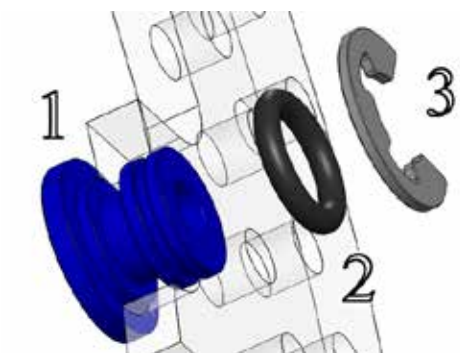

Individual Parts

1	23-102-01
2	23-103-00
3	91-0705-010

Qty. Part Numbers

1	23-102-OB
6	23-102-OB-06
8	23-102-OB-08
9	23-102-OB-09