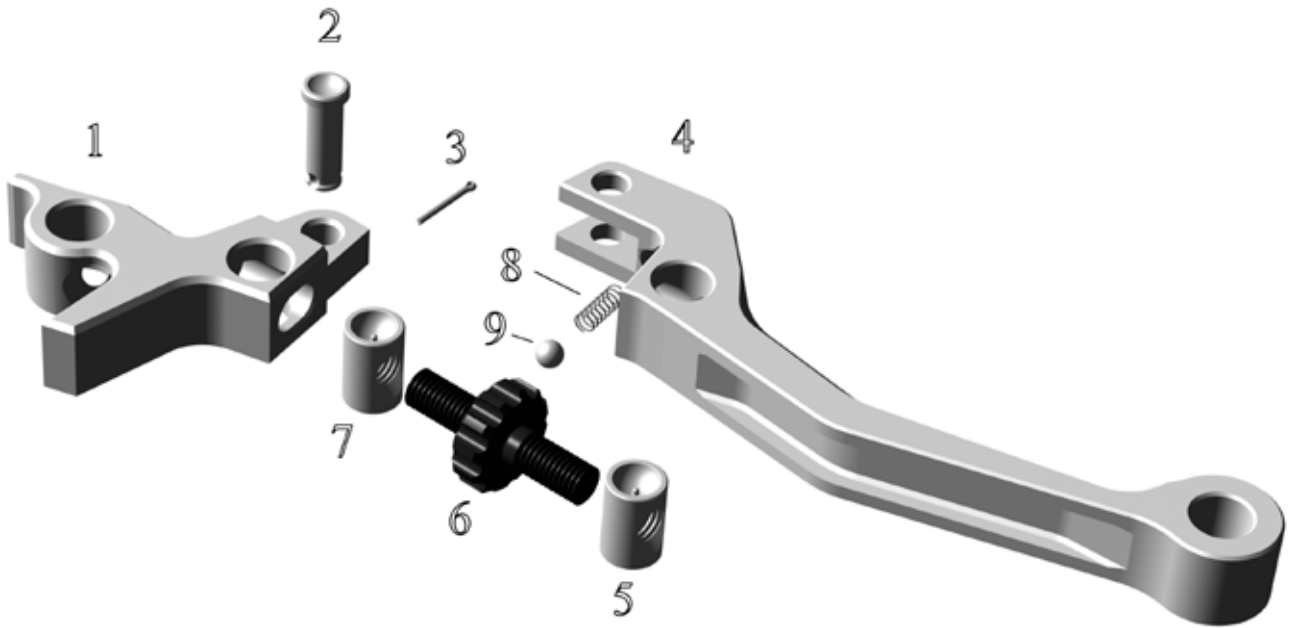

Pos No.	Part Number	Description	Qty
1	21-137-00	Lever part one	1
2	21-138-00	Bolt	1
3	93-0212-00	Split pin	1
4	21-139-00	Lever part two	1
5	21-140-00	Nut M7 x 1	1
6	21-141-00	Adjust screw	1
7	21-140-01	Nut M7 x 1 LH	1
8	98-03003-03010	Spring	1
9	93-01-00475	Ball Ø 4.75 mm	1