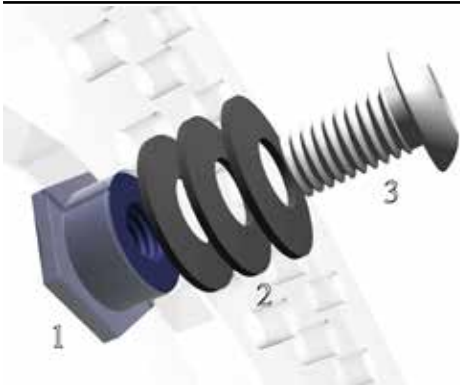

SPARE PARTS

Brake Disc Buttons

Individual Parts

1	23-101-00
2	92-0206-0715 (3)
3	91-0906-010

Qty. Part Numbers

1	23-101-OA
5	23-101-OA-05
6	23-101-OA-06
8	23-101-OA-08
10	23-101-OA-10