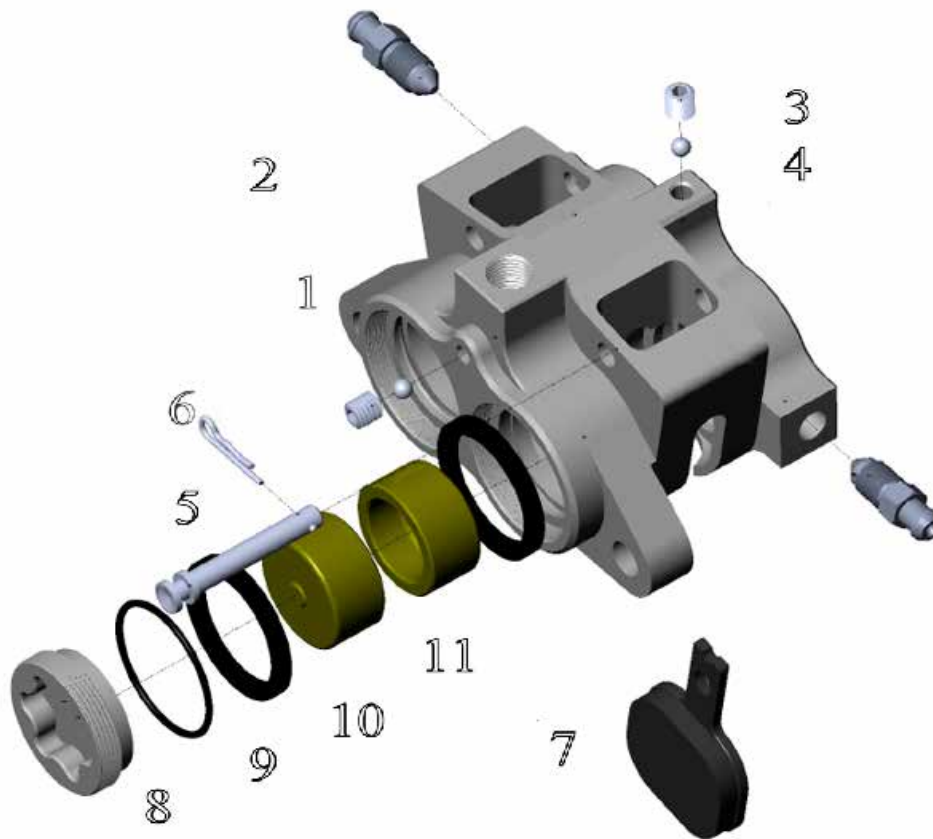

Pos No.	Part Number	Description	Qty
1	22-048	Body RH	1
2	97-210-01	Bleeder M8	2
3	91-0506-00	Screw M6 x 6 (Locktite™)	2
4	93-01-00400	Ball Ø 4 mm	2
5	22-101-00	Pin 5 x 31 mm	2
6	93-0310-060	Spring Pin 6 mm	2
7	29-002	Pads / Pair	2
8	22-104-00	Cap (034)	2
9	95-02-3885	O-ring Ø 27.1 x 1.6	2
10	95-04-025	Piston Seal Ø 25 mm	4
11	22-025-130	Piston Ø 25 mm	4