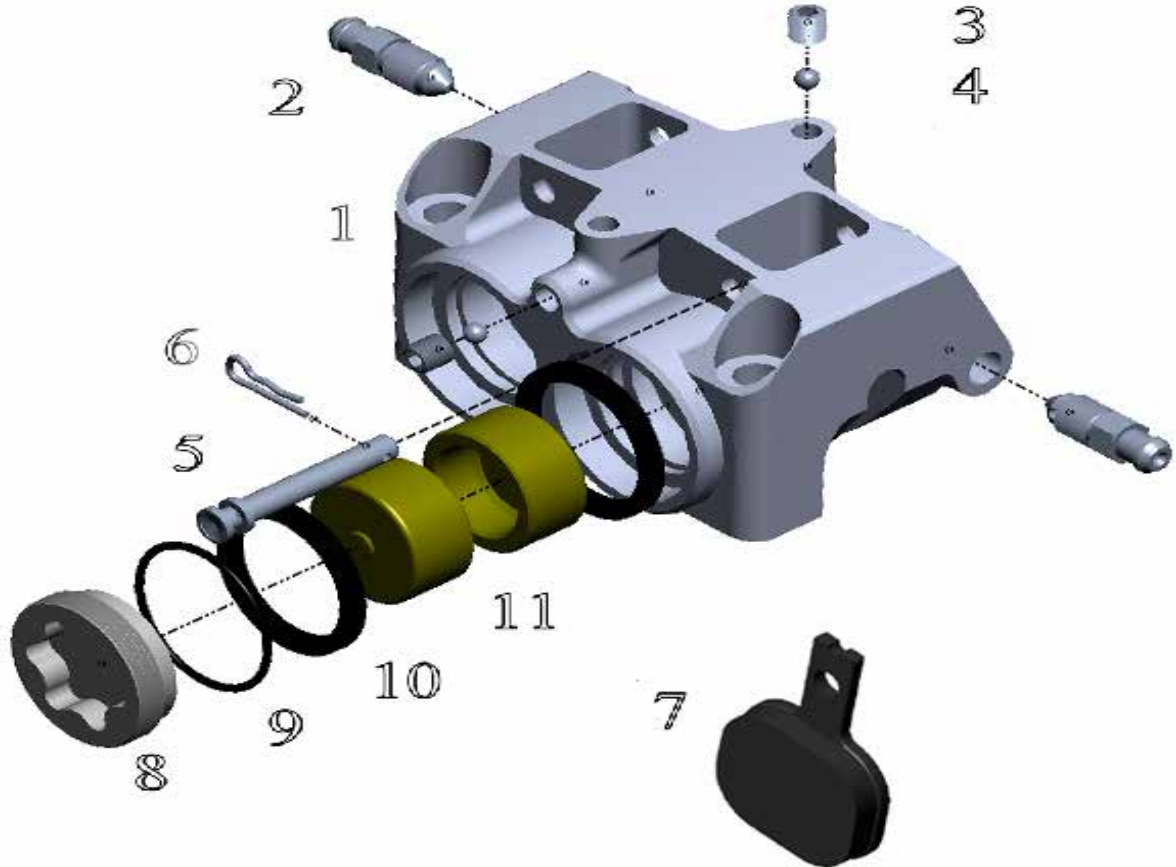

Pos No.	Part Number	Description	Qty
1	22-050	Body RH	1
2	97-210-01	Bleeder M8	2
3	91-0506-00	Screw M6 x 6 (Locktite™)	2
4	93-01-00400	Ball Ø 4 mm	2
5	22-101-00	Pin 5 x 31 mm	2
6	93-0310-060	Spring Pin 6 mm	2
7	29-002	Pads / Pair	2
8	22-104-00	Cap (034)	2
9	95-02-3885	O-ring Ø 27.1 x 1.6	2
10	95-04-025	Piston Seal Ø 25 mm	4
11	22-025-130	Piston Ø 25 mm	4