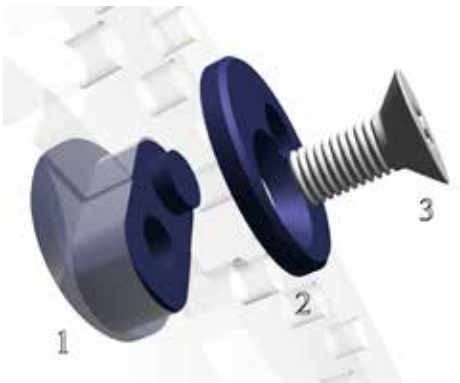

Individual Parts

1	23-102-01
2	23-103-00
3	91-0705-010

Qty. Part Numbers

1	23-102-OB
6	23-102-OB-06
8	23-102-OB-08
9	23-102-OB-09
10	23-102-OB-10