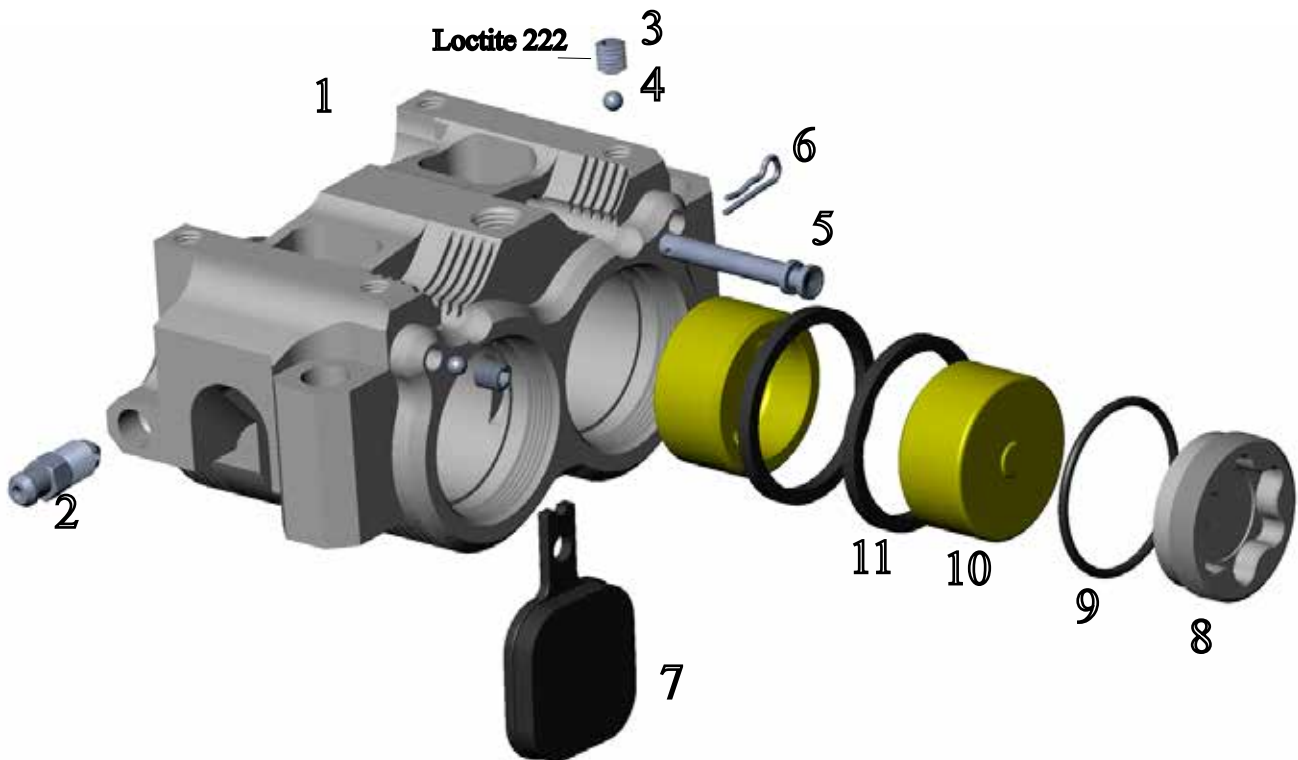

Pos No.	Part Number	Description	Qty
1	22-047	Body	1
2	97-006-OA	Bleeder Bolt	2
3	91-0506-00	Screw M6 x 6 (Loctite™)	6
4	93-01-00400	Ball Ø 4 mm	6
5	22-101-00	Pin 5 x 31 mm	2
6	93-0310-060	Spring Pin 6 mm	2
7	29-001	Pads / Pair	2
8	22-103-10	Cap (034)	2
9	95-04-034	Piston Seal Ø 34 mm	4
10	22-034-170	Piston Ø 34	4
11	95-02-3716	O-ring Ø 37.1 x 1.6	2