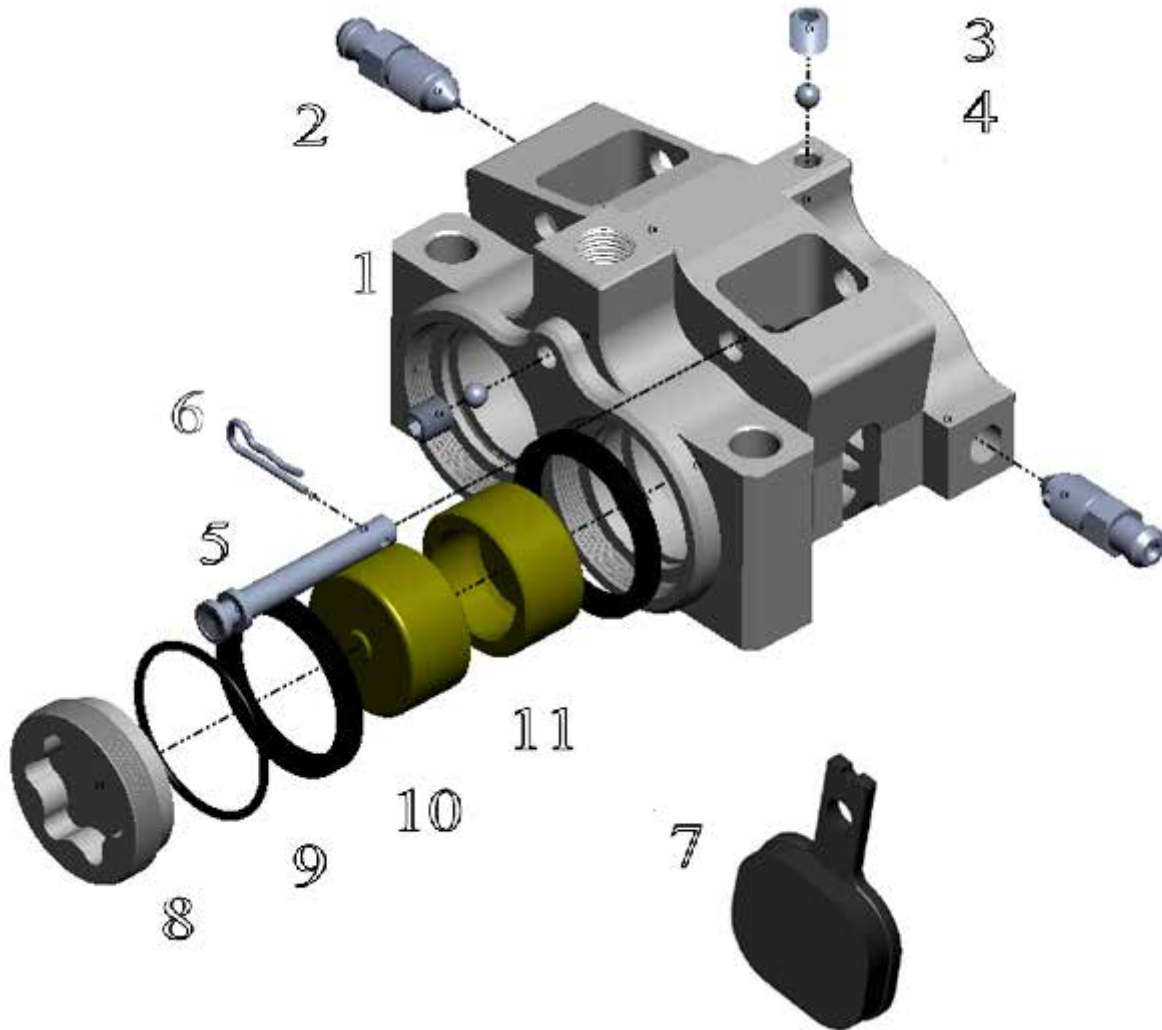

Pos No.	Part Number	Description	Qty
1	22-048	Body RH	1
2	97-210-01	Bleeder M8	2
3	91-0506-00	Screw M6 x 6 (Locktite™)	2
4	93-01-00400	Ball Ø 4 mm	2
5	22-101-00	Pin 5 x 31 mm	2
6	93-0310-060	Spring Pin 6 mm	2
7	29-002	Pads / Pair	2
8	22-104-00	Cap (034)	2
9	95-02-3885	O-ring Ø 27.1 x 1.6	2
10	95-04-025	Piston Seal Ø 25 mm	4
11	22-025-130	Piston Ø 25 mm	4