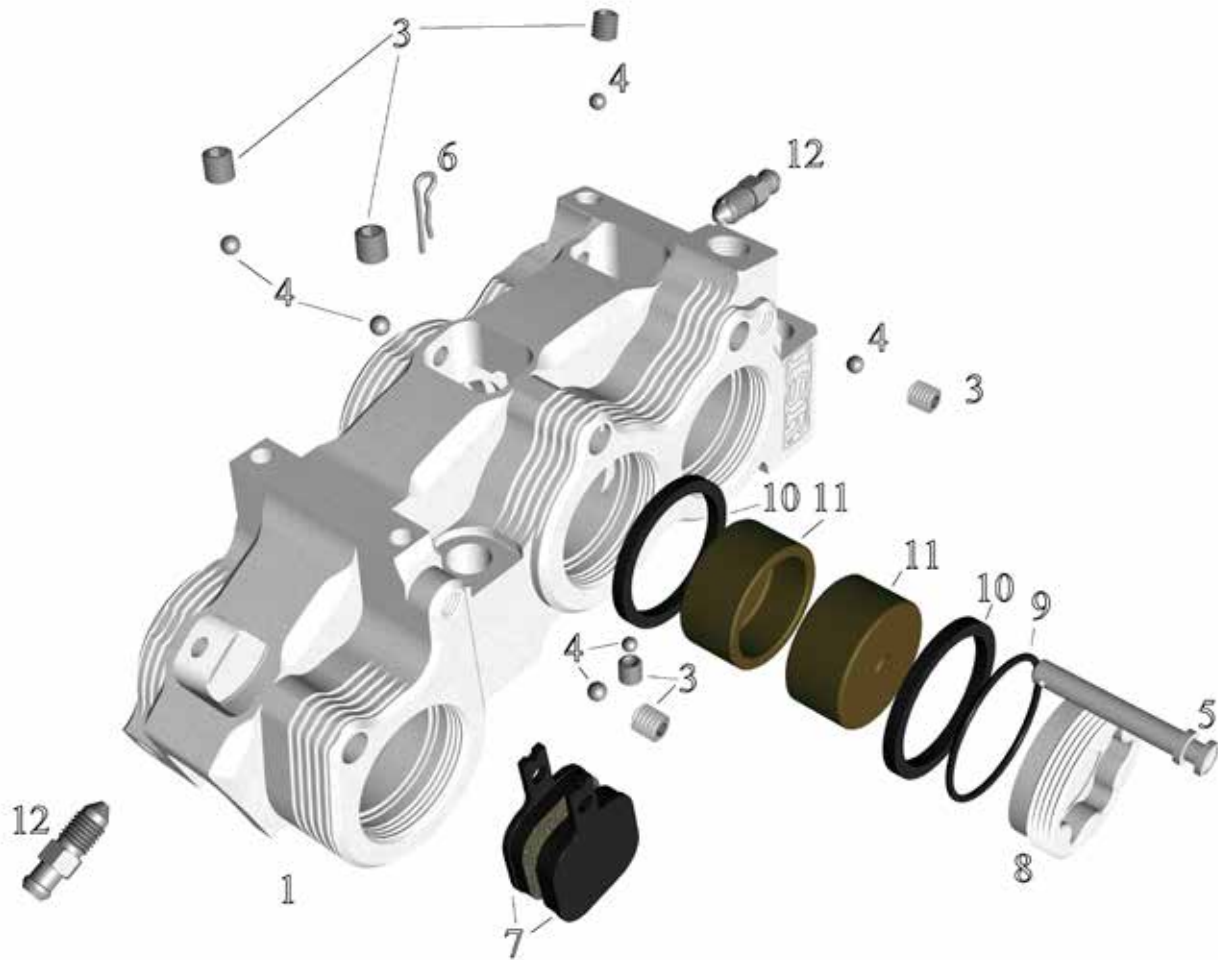

Pos No.	Part Number	Description	Qty
1	22-044	Body RH	1
	22-044	Body LH	1
3	91-0506-00	Screw M6 x 6 (Locktite™)	6
4	93-01-00400	Ball Ø 4 mm	6
5	22-101-00	Pin 5 x 31 mm	3
6	93-0310-060	Spring Pin 6 mm	3
7	29-001	Pads / Pair	3
8	22-103-00	Cap (032)	3
9	95-02-3887	O-ring Ø 32.1 x 1.6	3
10	95-04-030	Piston Seal Ø 30 mm	6
11	22-030-151	Piston Ø 30 x 15 mm	6
12	97-210-01	Bleeder M8	2
	27-006-OA	Seal Kit (3 No. 9 , 6 No. 10)	1