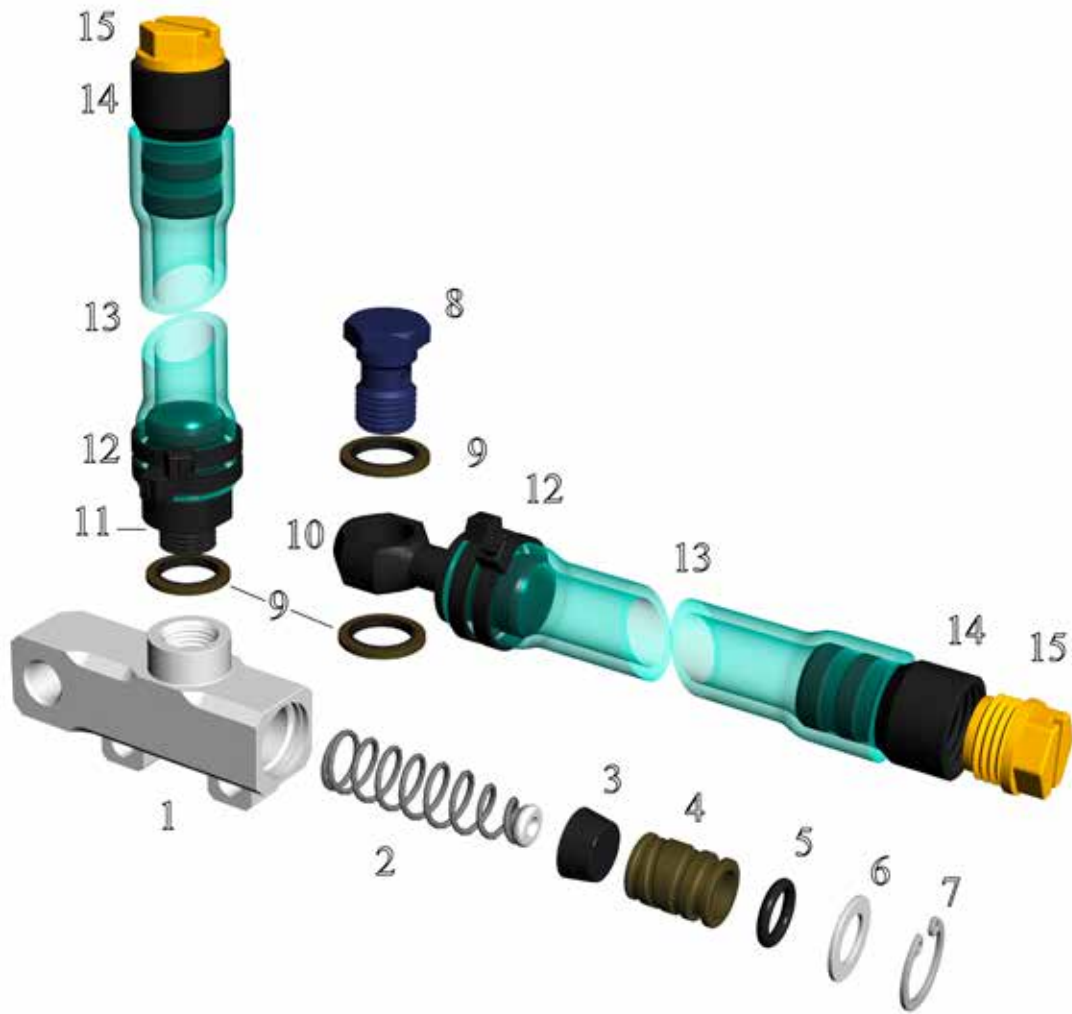

Pos No.	Part Number	Description	Qty
1	21-010-01	Body (-OA/OB) (SHOWN)	1
	21-010-02	Body (-OC/OD)	1
2	21-117-OA	Spring Assy	1
3	21-123-00	Seal Ø 14 mm	1
4	21-124-01	Piston Ø 14 mm	1
5	21-125-00	O-ring Ø 14 mm	1
6	21-126-00	Washer Ø 17 mm	1
7	92-1017-001	Circlip Ø 17 mm	1
	21-123-OA	Seal Kit Ø 14 mm (1 No:3,1 No:5)	1
8	21-135-00	Banjo Bolt M12 (-OB/OD)	1
9	95-14-012	Washer	1,2
10	21-102-00	Tube Banjo (-OB/OD)	1
11	21-121-00	Tube Nipple (-OA/OC)	1
12	97-100-4130	Straps	2
13	96-02014-150	Tube	1
14	21-104-00	Tube End	1
15	21-105-00	Tube Cap	1