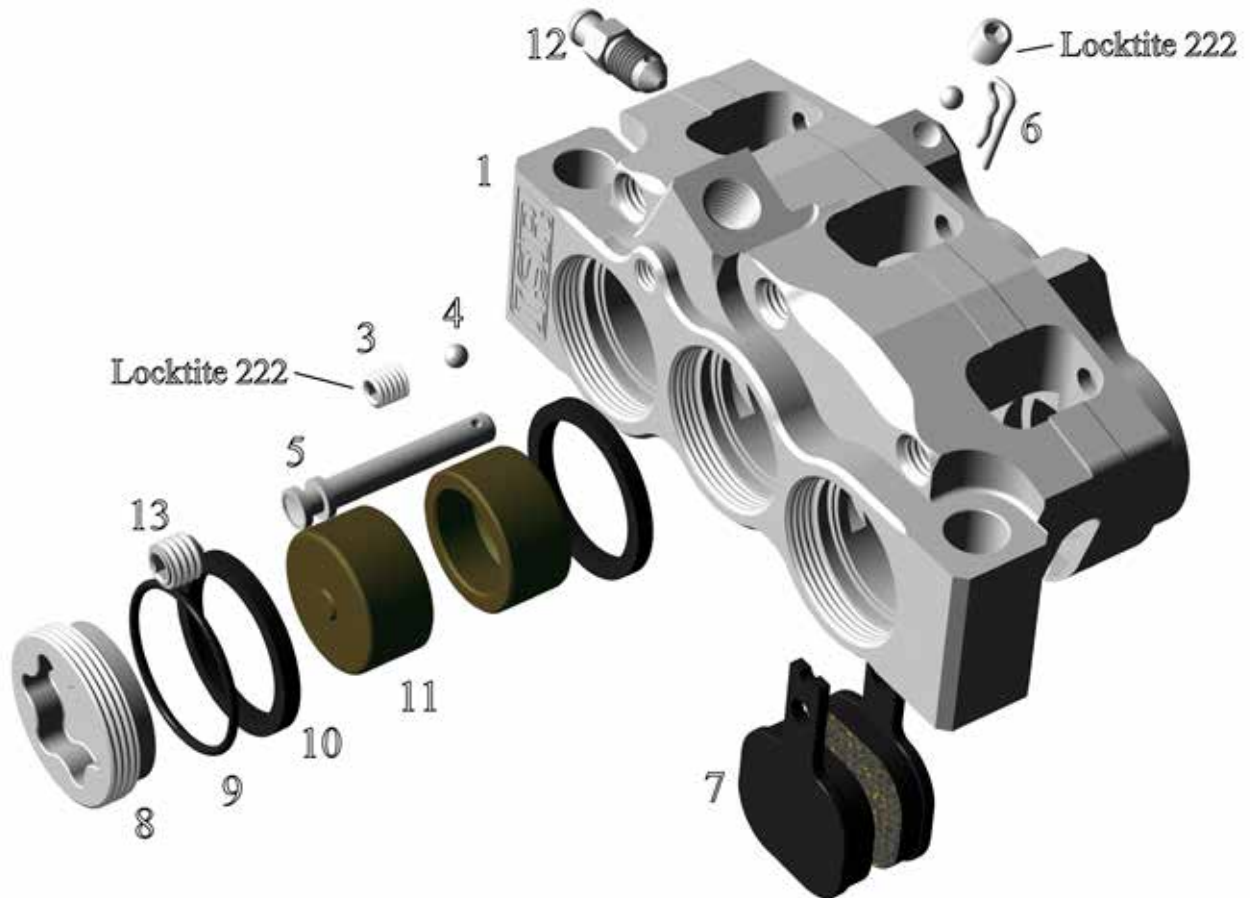

Pos No.	Part Number	Description	Qty
1	22-034	Body RH	1
	22-034	Body LH	1
3	91-0506-00	Screw M6 x 6 (Locktite™)	2
4	93-01-00400	Ball Ø 4 mm	2
5	22-101-00	Pin 5 x 31 mm	3
6	93-0310-060	Spring Pin 6 mm	3
7	29-002	Pads / Pair	3
8	22-104-00	Cap (034)	3
9	95-02-3885	O-ring Ø 27.1 x 1.6	3
10	95-04-025	Piston Seal Ø 25 mm	6
11	22-025-130	Piston Ø 25 mm	6
12	97-210-01	Bleeder M8	1
13	91-0508-00	Screw M8 x 8	3
	27-007-OA	Seal Kit (3 No. 9 , 6 No. 10)	1