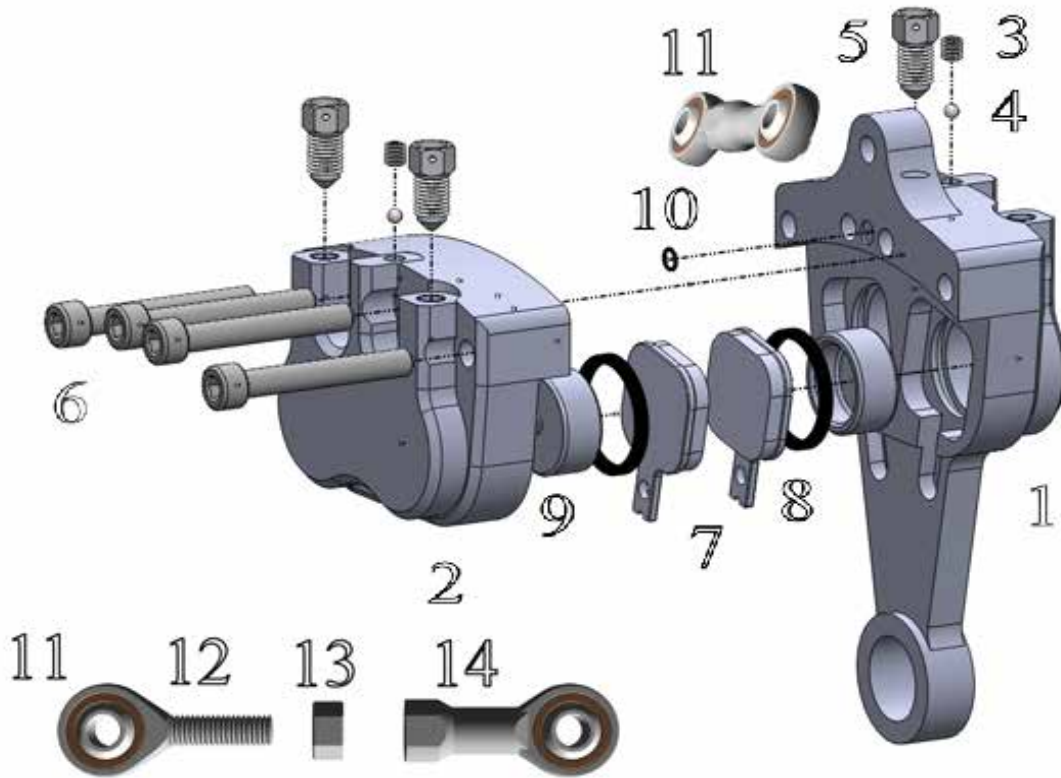

Pos No.	Part Number	Description	Qty
1	22-051-01	Body	1
2	22-051-02	Body	1
3	91-0506-00	Screw M6 x 6 (Locktite™)	2
4	93-01-00400	Ball Ø 4 mm	2
5	97-210-01	Bleed Hose Nipple	3
6	93-0310-060	Screw M8x55	4
7	29-001	Pads / Pair	2
8	95-04-030	Piston Seal Ø 30 mm	4
9	22-030-151	Piston Ø 30 mm	4
10	95-04-025	O-ring Ø 27.1 x 1.6	1
11	94-0208-OA	Rose-joint Assy.	1
(12)	94-0208-01	Rose-joint M8 (male)	1
(13)	91-0108	Nut M8	1
(14)	94-0208-02	Rose-joint M8 (female)	1