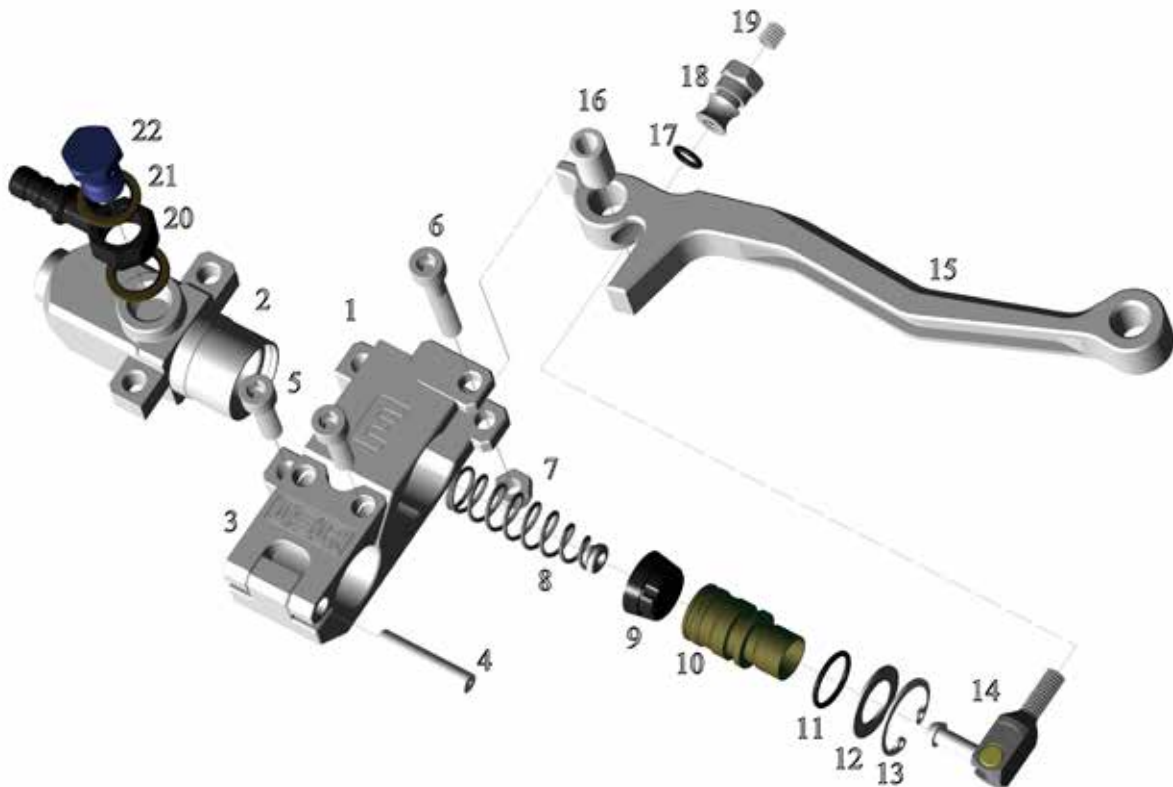

Pos No.	Part Number	Description	Qty
1	21-006-01	Body Ø 17.5 mm RH	1
	21-006-02	Body Ø 17.5 mm LH	1
2	21-006-03	Body Ø 14 mm RH	1
	21-006-04	Body Ø 14 mm LH	1
3	21-136-01	Banjo	1
4	21-120-00	Clamp	1
5	95-14-012	Washer	2
6	91-0106-035	Screw M6 x 35	1
7	91-0206	Nut M6	1
8	21-135-00	Banjo Bolt M12	1
9	91-0106-020	Screw M6 x 20	4
10	21-117-OA	Spring assy.	1
11	21-116-00	Seal Ø 17.5 mm	1
	21-123-00	Seal Ø 14 mm	1
12	21-111-00	Piston Ø 17.5 mm	1
	21-124-20	Piston Ø 14 mm	1
13	21-115-00	O-ring Ø 17.5 mm	1
	21-125-00	O-ring Ø 14 mm	1
14	21-005-13	Washer Ø 17.5 mm	1
	21-005-14	Washer Ø 14 mm	1
15	92-1022-001	Circlip Ø 22 mm	1
16	21-126-OA	Adjustm. piece assy.	1
17	21-108-00	Lever	1
18	21-132-00	Pivot	1
19	21-133-00	Adjustment nut	1
20	95-02-5189	O-ring 6.07 x 1.78	1
21	91-0506-00	Screw M6 x 6	1
(22)	21-116-OA	Seal Kit Ø 17.5 mm	1
	21-123-OA	Seal Kit Ø 14 mm	1

Pos No.	Part Number	Description	Qty
1	21-007-01	Body	1
2	21-007-02	Cylinder	1
3	21-007-03	Clamp	1
4	21-007-04	Pin Ø 6 x 30	1
5	91-0106-020	Screw M6 x 20	4
6	91-0106-035	Screw M6 x 35	1
7	91-0206	Nut M6	1
8	21-117-OA	Spring Assy.	1
9	21-116-00	Seal Ø17.5 mm	1
10	21-111-00	Piston Ø 17.5 mm	1
11	21-115-00	O-ring Ø 17.5 mm	1
12	21-005-13	Washer	1
13	92-1022-001	Circlip Ø22 mm	1
14	21-126-OA	Adjustm. piece assy.	1
15	21-108-00	Lever	1
	21-137-OA	Lever Adjustable	1
16	21-132-00	Pivot	1
17	95-02-5189	O-ring 6.07 x 1.78	1
18	21-133-00	Adjustment Nut	1
19	91-0506-00	Screw M6 x 6	1
20	21-136-01	Banjo	1
21	95-14-012	Washer	2
22	21-135-00	Banjo Bolt M12	1
	21-116-OA	Seal Kit Ø 17.5 mm (1 No.9 , 1 No.11)	1