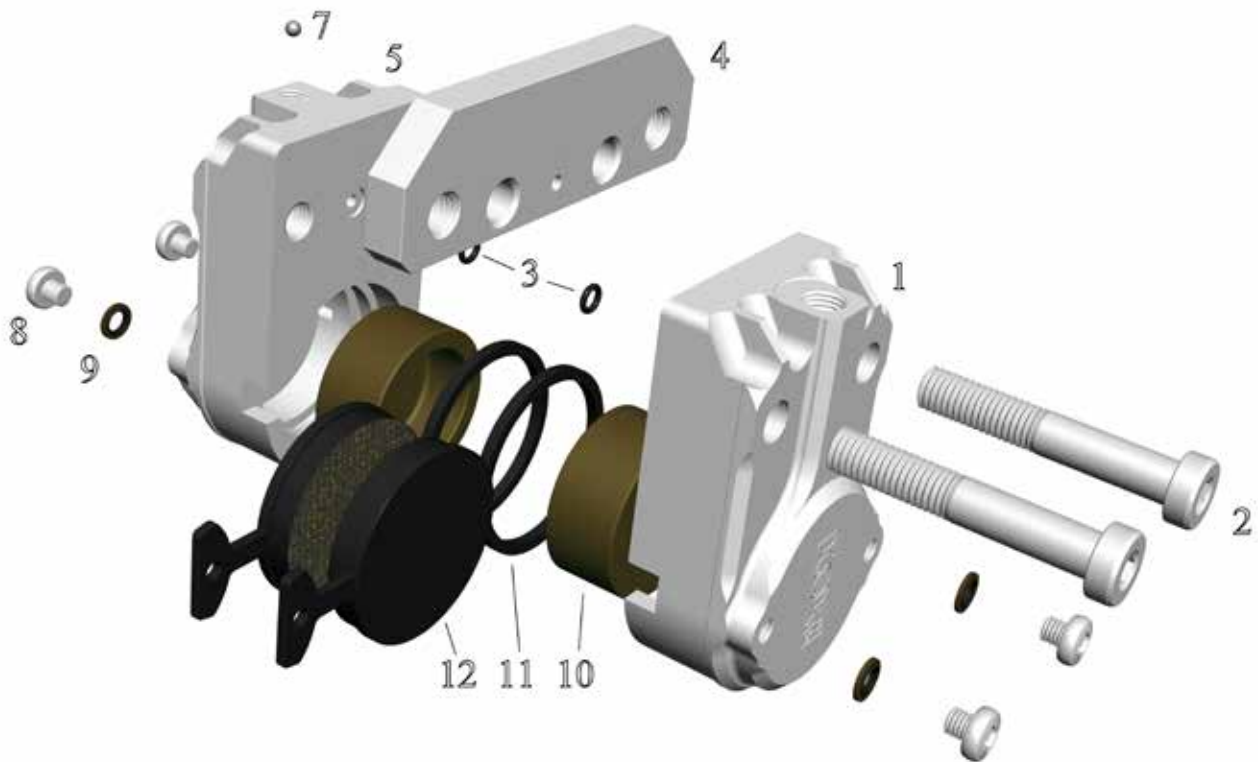

Pos No.	Part Number	Description	Qty
1	21-137-00	Lever part one	1
2	21-138-00	Bolt	1
3	93-0212-00	Split pin	1
4	21-139-00	Lever part two	1
5	21-140-00	Nut M7 x 1	1
6	21-141-00	Adjust screw	1
7	21-140-01	Nut M7 x 1 LH	1
8	98-03003-03010	Spring	1
9	93-01-00475	Ball Ø 4.75 mm	1

Locktite 222 — 4

Pos No.	Part Number	Description	Qty
1	22-023-01	Body Outer	1
2	95-02-5551	O-ring 4.48 x 1.78	2
3	22-023-02	Body Inner	1
4	91-0506-00	Screw M6 x 6 (Locktite™)	1
5	93-01-00400	Ball Ø 4 mm	1
6	91-0806-006	Bleeder Screw M6 x 6	4
7	95-14-006	Washer	4
8	22-043-200	Piston Ø 43 mm	2
9	95-04-043	Piston Seal Ø 43 mm	2
10	SBS 504	Pads SBS / Pair	1
	27-009-OA	Seal Kit (2 No.2 , 2 No. 9)	1

Pos No.	Part Number	Description	Qty
1	22-025	Body Outer	1
2	91-0308-055	Bolt M8 x 55	2
3	91-0308-045	Bolt M8 x 45	1
4	93-0650-046	Pin 5 x 46	2
5	97-006-OA	Bleeder Bolt	2
6	95-04-034	Piston Seal Ø 34 mm	4
7	22-034-170	Piston Ø 34 mm	4
8	95-02-5551	O-ring 4.48 x 1.78	1
9	93-0310-060	Spring Pin	2
10	22-025	Body Inner	1
11	93-01-00400	Ball Ø 4 mm	1
12	91-0506-00	Screw M6 x 6	1
13	22-016-01	Bleeder Hose Nipple	2
14	95-02-5551	O-ring 4.48 x 1.78	2
15	SBS 519	Pads SBS / Pair	2
	FDB 207	Pads Ferodo / Pair	2
	27-005-OA	Seal Kit (4 No.6 , 1 No.8)	1

Locktite 222 — 6

Pos No.	Part Number	Description	Qty
1	22-026-01	Body Outer	1
2	91-0210-060	Bolt M10 x 60	2
3	95-02-5551	O-ring 4.48 x 1.78	2
4	22-026-03	Bracket	1
5	22-026-02	Body Inner	1
6	91-0506-00	Screw M6 x 6 (Locktite™)	1
7	93-01-00400	Ball Ø 4 mm	1
8	91-0806-006	Bleeder Screw M6 x 6	4
9	95-14-006	Washer	4
10	22-043-200	Piston Ø 43 mm	2
11	95-04-043	Piston Seal Ø 43 mm	2
12	SBS 504	Pads SBS / Pair	1
	27-009-OA	Seal Kit (2 No.3 , 2 No. 11)	1