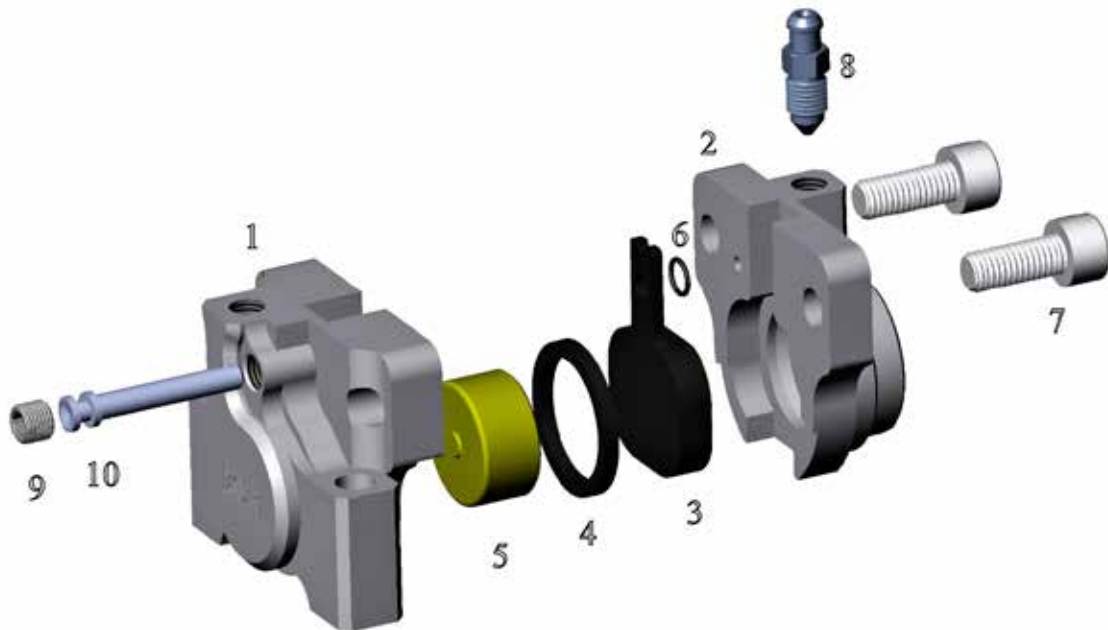

Pos No.	Part Number	Description	Qty
1	22-049-01 OA/OB	Body outer OA/OB	1
2	22-049-02 OA/OB	Body inner OA/OB	1
3	29-002	Pads / Pair	1
4	95-04-025	Piston Seal Ø 25 mm	2
5	22-025-130	Piston Ø 25 mm	2
6	95-02-5551	O-ring Ø 4.48 x 1.78	1
7	91-0208-020	Bolt M8 x 20	2
8	97-210-01	Bleeder M8	1
9	91-0508-00	Screw M8 x 8	1
10	22-101-00	Pin 5 x 31	1