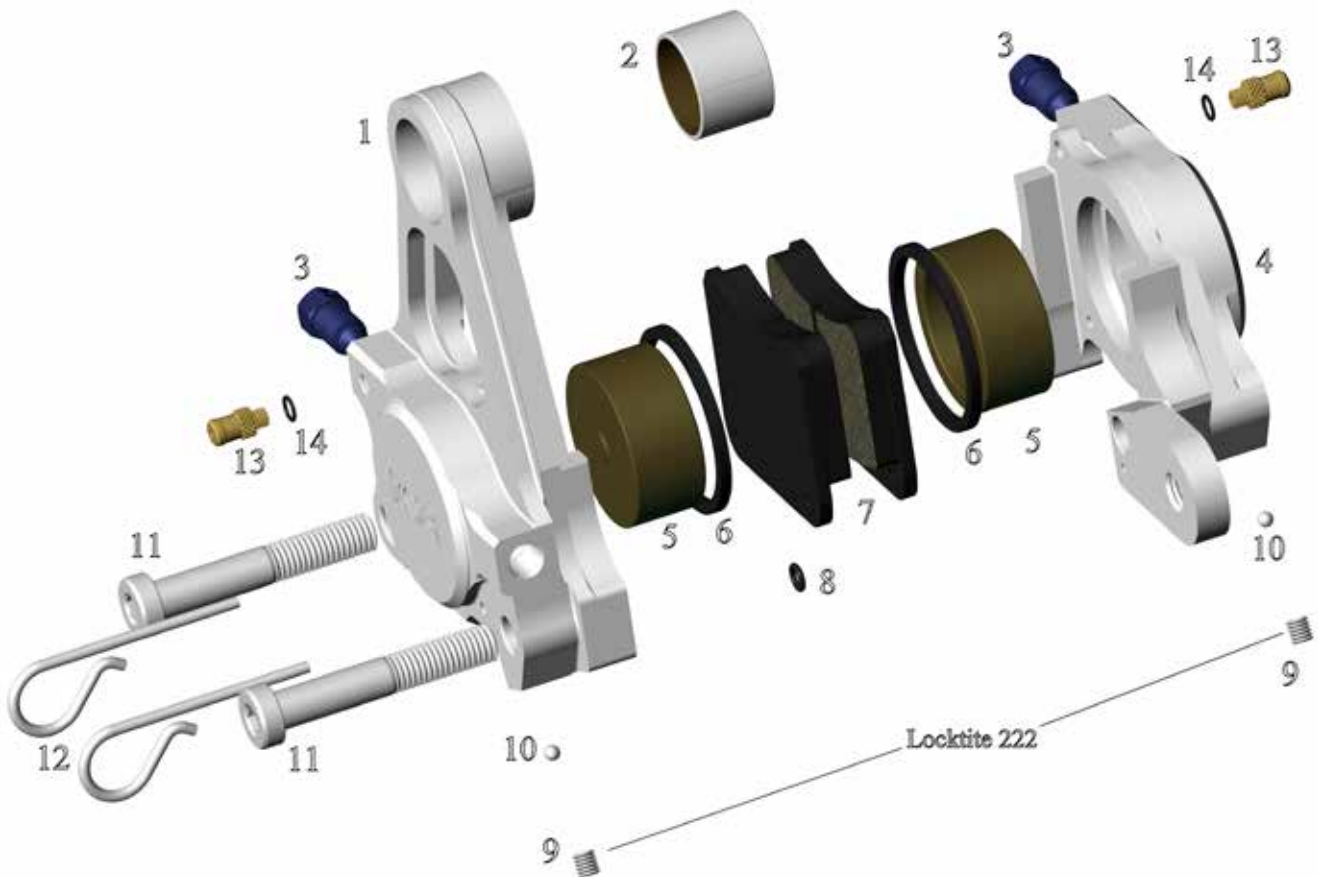

Pos No.	Part Number	Description	Qty
1	22-030-	Body Outer	1
2	94-0125-2820	Sleeve Ø 25 mm	1
3	97-006-OA	Bleed Bolt	2
4	22-030-	Body Inner	1
5	22-043-200	Piston Ø 43 mm	2
6	95-04-043	Piston Seal Ø 43 mm	2
7	FDB 342	Pads Ferodo / Pair	1
	SBS 523	Pads SBS / Pair	1
8	95-02-5551	O-ring 4.48 x 1.78	1
9	93-01-00400	Ball Ø 4 mm	2
10	91-0506-00	Screw M6 x 6 (Locktite™)	2
11	91-0210-060	Bolt M10 x 60	2
12	22-105-00	Pin	2
13	22-016-01	Bleeder Hose Nipple	2
14	95-02-5551	O-ring 4.48 x 1.78	2
	27-010-OA	Seal Kit (2 No.6 , 1 No. 8)	1