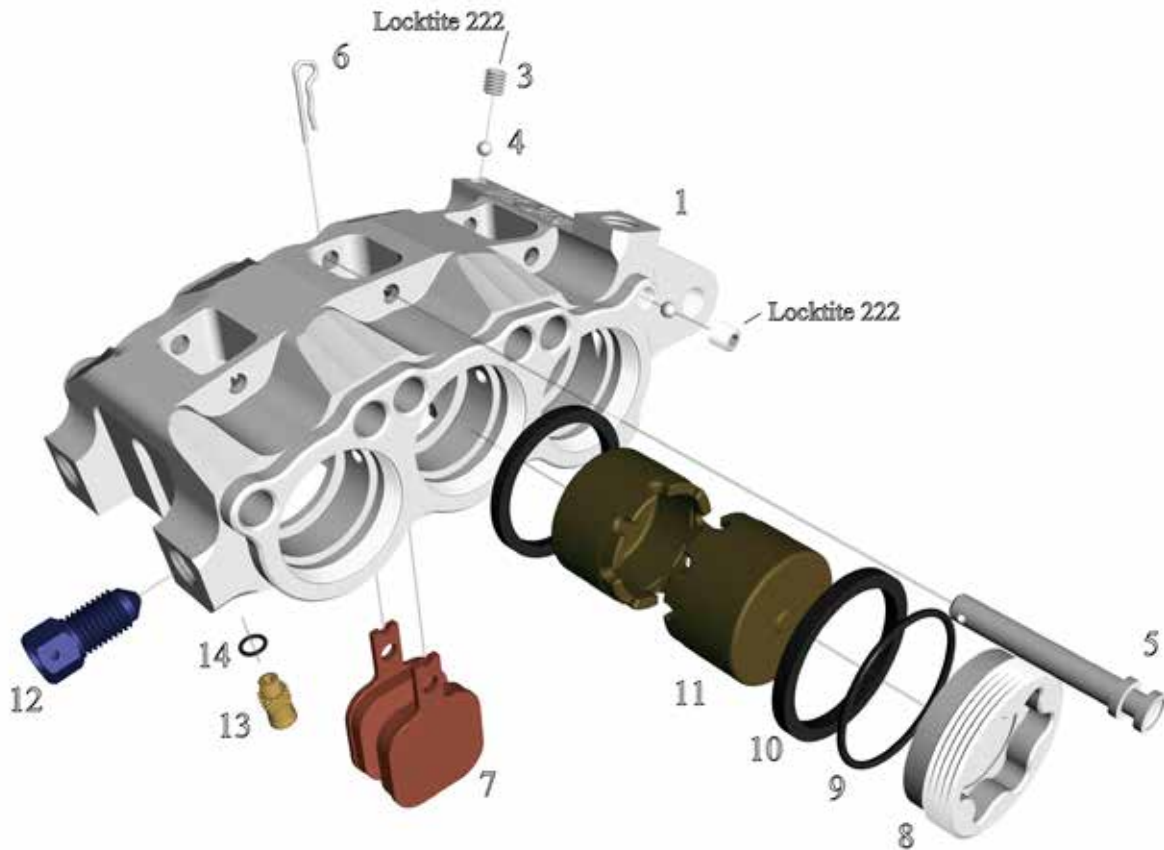

Pos No.	Part Number	Description	Qty
1	22-042	Body RH	1
	22-042	Body LH	1
3	91-0506-00	Screw M6 x 6 (Locktite™)	2
4	93-01-00400	Ball Ø 4 mm	2
5	22-101-00	Pin 5 x 31 mm	3
6	93-0310-060	Spring Pin 6 mm	3
7	29-001	Pads / Pair	3
8	22-103-00	Cap (032)	3
9	95-02-3887	O-ring Ø 32.1 x 1.6	3
10	95-04-030	Piston Seal Ø 30 mm	6
11	22-030-200	Piston Ø 30 x 20 mm	6
12	97-006-OA	Bleeder Bolt	2
13	22-016-01	Bleeder Hose Nipple	2
14	95-02-5551	O-ring 4.48 x 1.78	2
	27-006-OA	Seal Kit (3 No. 9 , 6 No. 10)	1