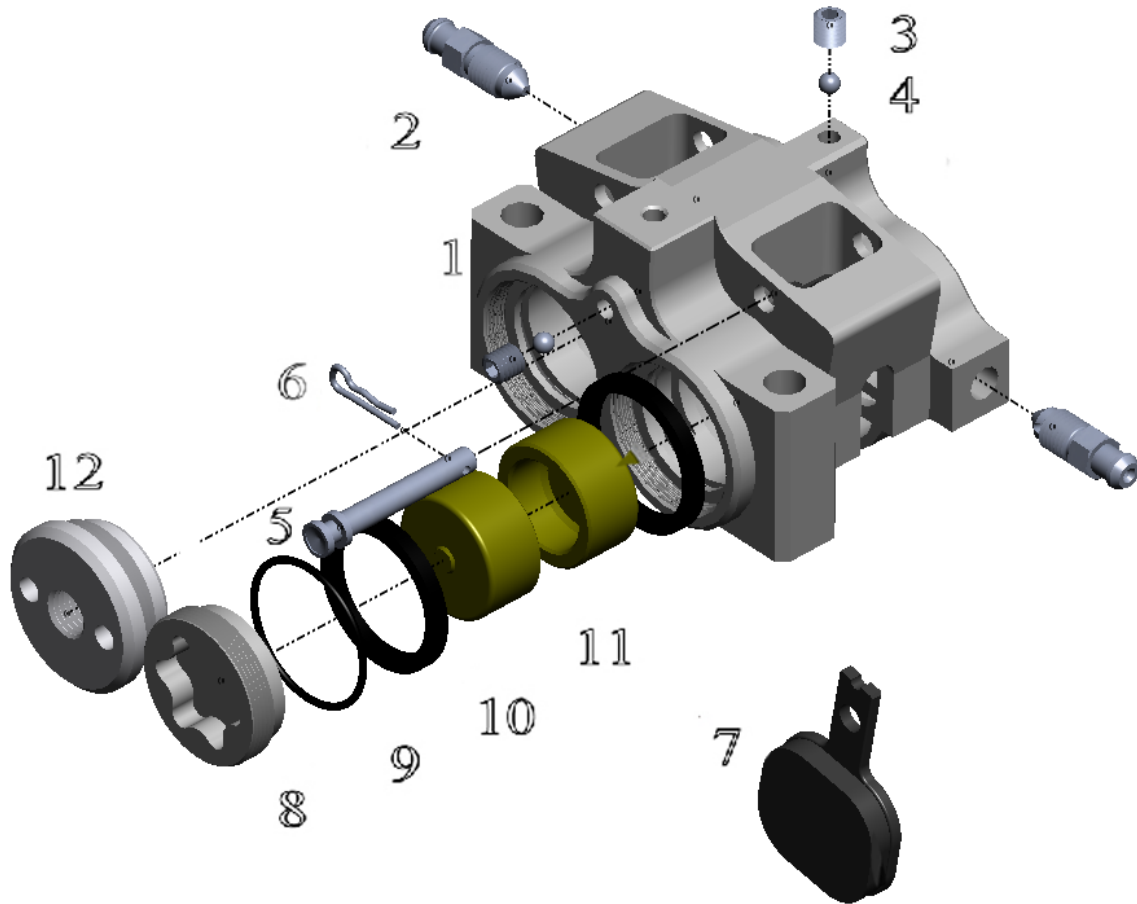

Pos No.	Part Number	Description	Qty
1	22-048	Body RH	1
2	97-210-01	Bleeder M8	2
3	91-0506-00	Screw M6 x 6 (Locktite™)	3
4	93-01-00400	Ball Ø 4 mm	3
5	22-101-00	Pin 5 x 31 mm	2
6	93-0310-060	Spring Pin 6 mm	2
7	29-002	Pads / Pair	2
8	22-104-00	Cap (034)	1
9	95-02-3885	O-ring Ø 27.1 x 1.6	2
10	95-04-025	Piston Seal Ø 25 mm	4
11	22-025-130	Piston Ø 25 mm	4
12	22-104-01	Cap with inlet	1