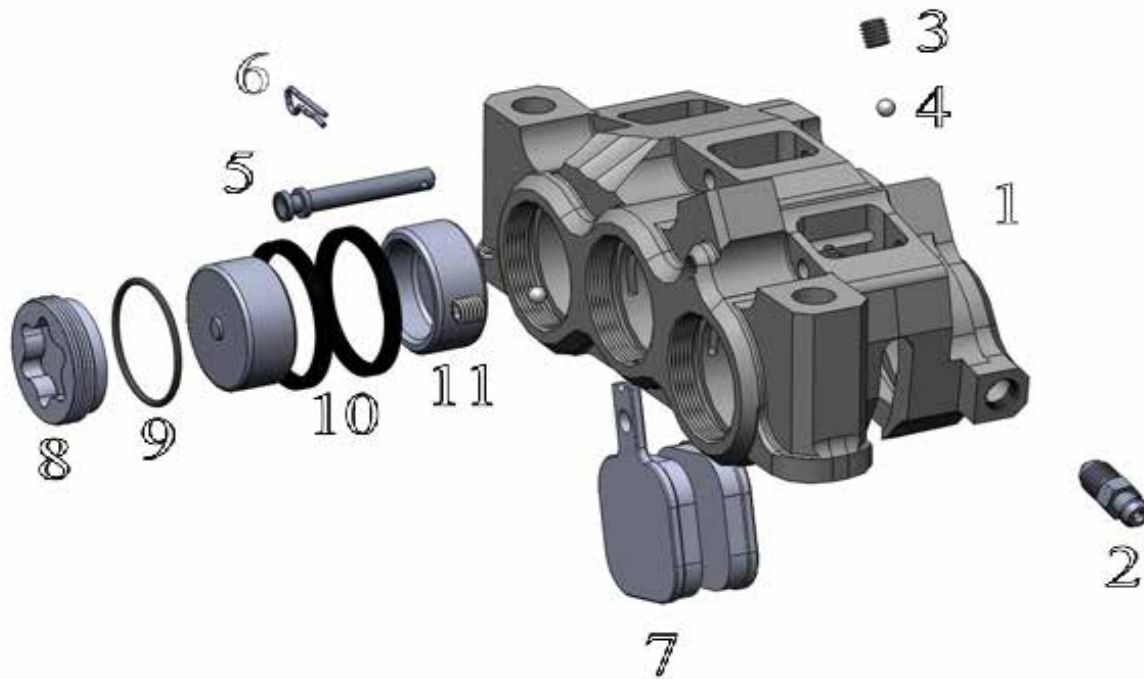

Pos No.	Part Number	Description	Qty
1	22-052	Body RH	1
2	97-210-01	Bleeder M8	1
3	91-0506-00	Screw M6 x 6 (Locktite™)	2
4	93-01-00400	Ball Ø 4 mm	2
5	22-101-00	Pin 5 x 31 mm	3
6	93-0310-060	Spring Pin 6 mm	3
7	29-001	Pads / Pair	3
8	22-104-00	Cap (034)	3
9	95-02-3885	O-ring Ø 27.1 x 1.6	3
10	95-04-030	Piston Seal Ø 30 mm	6
11	22-030-151	Piston Ø 30 mm	6