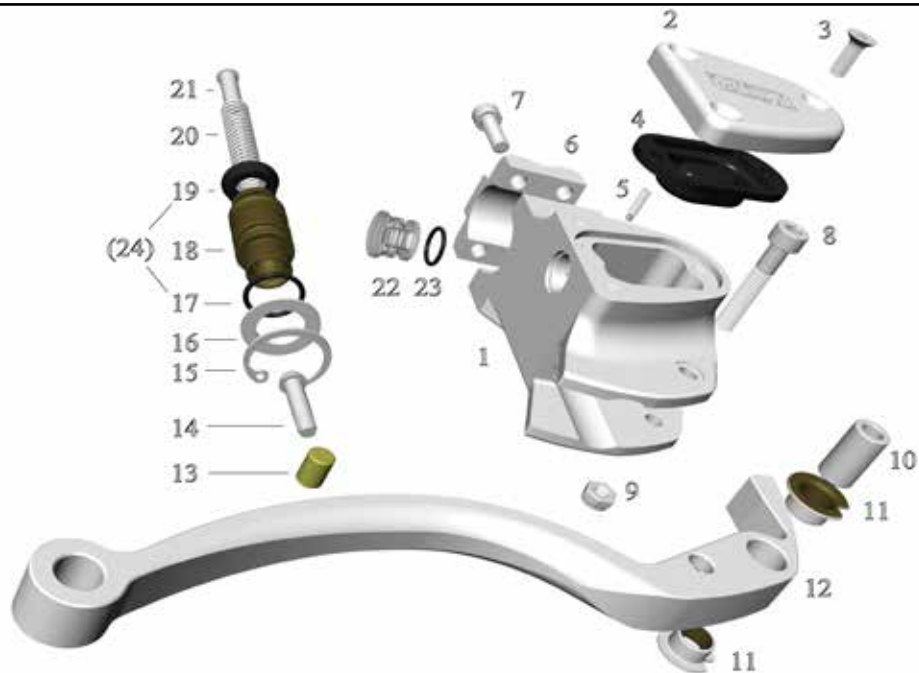

Pos No.	Part Number	Description	Qty
1	21-013-01	Body Ø 17.5 mm RH	1
	21-013-02	Body Ø 17.5 mm LH	1
	21-013-03	Body Ø 15.87 mm RH	1
	21-013-04	Body Ø 15.87 mm LH	1
2	21-143-00	Cover RH	1
	21-144-00	Cover LH	1
3	91-0705-014	Screw M5 x 14	3
4	21-142-00	Gasket	1
5	91-0503-12	Screw M3 x 12	2
6	21-128-00	Clamp	1
7	91-0106-020	Screw M6 x 20	4
8	91-0106-035	Screw M6 x 35	1
9	91-0206	Nut M6	1
10	21-132-00	Pivot	1
11	94-0110-177	Bushing	2
12	21-145-00	Lever	1
13	21-138-00	Joint	1
14	21-139-00	Push rod	1
15	92-1022-001	Circlip Ø 22 mm	1
16	21-005-13	Washer Ø 22 mm	1
17	21-115-00	O-ring Ø 17.5 mm	1
	21-163-00	O-ring Ø 15.87 mm	1
18	21-111-03	Piston Ø 17.5 mm	1
	21-162-00	Piston Ø 15.87 mm	1
19	21-146-00	Seal Ø 17.5 mm	1
	21-161-00	Seal Ø 15.87 mm	1
20	21-160-00	Spring	1
21	21-159-00	Spring Guide	1
22	21-149-00	Level Glass	1
23	95-02-2828	O-ring Ø 10 x 1.4 mm	1
(24)	21-146-OA	Seal Kit Ø 17.5 mm	1
	21-161-OA	Seal Kit Ø 15.87 mm	1